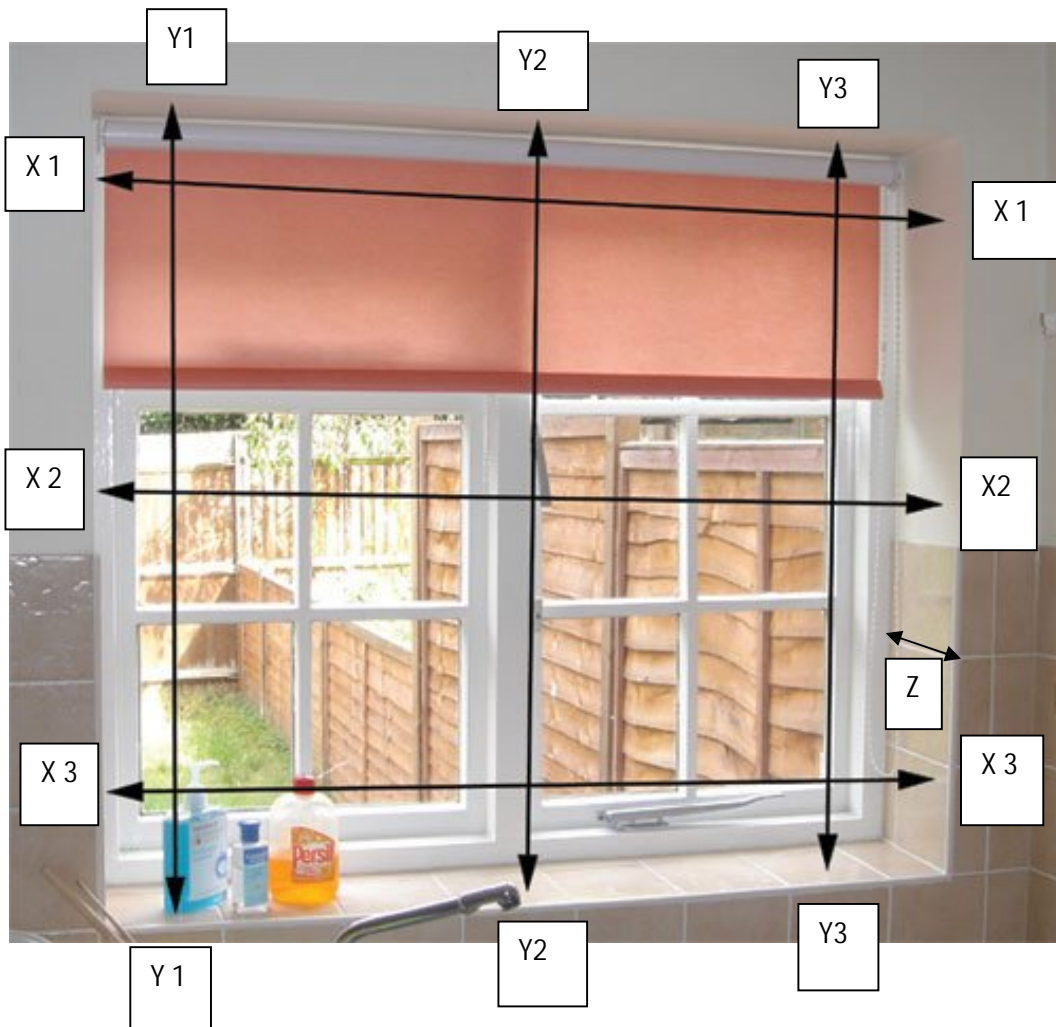

Step 1 White Cream Silver

Details for Quote for Eco Thermal Window Blind/s

Dimension X1 - Width of centre of window recess	<input type="text"/>	mm
Dimension X2 - Width of centre of window recess	<input type="text"/>	mm
Dimension X3 - Width of bottom of window recess	<input type="text"/>	mm
Dimension Y1 - Height of left of window recess	<input type="text"/>	mm
Dimension Y2 - Height of middle of window recess	<input type="text"/>	mm
Dimension Y3 - Height of right of window recess	<input type="text"/>	mm
Dimension Z - Depth of wall to window (NB must be more than 5cm or 50mm) *	<input type="text"/>	mm